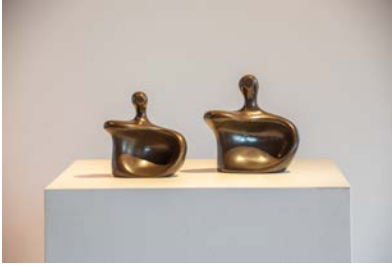

CORNELIA KUBLER KAVANAGH
Checklist for *Elements*

Mother & Child, 1998
Bronze
6 × 6 ½ × 3 in.
Edition of 5
\$6,500

Miro's Dogs, 2013
Micro-polished stainless steel
Big dog: 6 × 6 × 12 in. / Small dog: 3 × 5.5 × 9 in.
Artist's Proof
\$9,000

Reclining Figure, 1998
Bronze on bronze base
7 ½ × 7 ½ × 5 ½ in.
Edition I of 10
\$6,500

Seated Figure, 1986
Bronze with patina finish on marble base
8 × 8 × 11 in.
Edition 3 of 10
\$8,000

Limacina Helicina I, 2011
Bronze on painted steel base
14 × 11 × 23 in.
Artist's Proof
\$24,000

After Moore I, 2022
Bronze
10 ¼ × 10 ¾ × 16 ¼ in.
Edition I of 6
\$18,000

After Moore II, 2022
Bronze
Torso: 9 ¾ × 10 × 6 in. / Legs: 6 7/8 × 7 × 9 in.
Edition I of 6
\$18,000

After Moore III, 2022
Bronze
9 ½ × 10 ½ × 18 in.
Edition I of 6
\$18,000