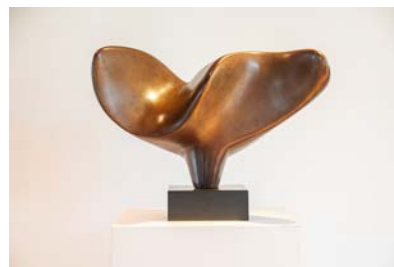

CORNELIA KUBLER KAVANAGH
Checklist for *Elements*

Mother & Child, 1998
Bronze
6 × 6 ½ × 3 in.
Edition of 5
\$6,500

Miro's Dogs, 2013
Micro-polished stainless steel
Big dog: 6 × 6 × 12 in. / Small dog: 3 × 5.5 × 9 in.
Artist's Proof
\$9,000

Reclining Figure, 1998
Bronze on bronze base
7 ½ × 7 ½ × 5 ½ in.
Edition I of 10
\$6,500

Seated Figure, 1986
Bronze with patina finish on marble base
8 × 8 × 11 in.
Edition 3 of 10
\$8,000

Limacina Helicina I, 2011
Bronze on painted steel base
14 × 11 × 23 in.
Artist's Proof
\$24,000

After Moore I, 2022
Bronze
10 ¼ × 10 ¾ × 16 ¼ in.
Edition I of 6
\$18,000

After Moore II, 2022
Bronze
Torso: 9 ¾ × 10 × 6 in. / Legs: 6 7/8 × 7 × 9 in.
Edition I of 6
\$18,000

After Moore III, 2022
Bronze
9 ½ × 10 ½ × 18 in.
Edition I of 6
\$18,000