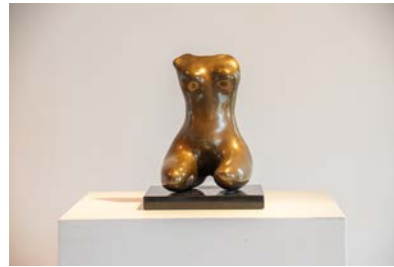

CORNELIA KUBLER KAVANAGH
Checklist for *Elements*

Mother & Child, 1998
Bronze
6 × 6 ½ × 3 in.
Edition of 5
\$6,500

Miro's Dogs, 2013
Micro-polished stainless steel
Big dog: 6 × 6 × 12 in. / Small dog: 3 × 5.5 × 9 in.
Artist's Proof
\$9,000

Reclining Figure, 1998
Bronze on bronze base
7 ½ × 7 ½ × 5 ½ in.
Edition I of 10
\$6,500

Seated Figure, 1986
Bronze with patina finish on marble base
8 × 8 × 11 in.
Edition 3 of 10
\$8,000

Limacina Helicina I, 2011
Bronze on painted steel base
14 × 11 × 23 in.
Artist's Proof
\$24,000