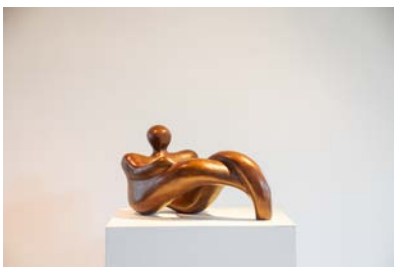

CORNELIA KUBLER KAVANAGH
Checklist for *Elements*

Mother & Child, 1998
Bronze
6 × 6 ½ × 3 in.
Edition of 5
\$6,500

Miro's Dogs, 2013
Micro-polished stainless steel
Big dog: 6 × 6 × 12 in. / Small dog: 3 × 5.5 × 9 in.
Artist's Proof
\$9,000

Reclining Figure, 1998
Bronze on bronze base
7 ½ × 7 ½ × 5 ½ in.
Edition I of 10
\$6,500

Seated Figure, 1986
Bronze with patina finish on marble base
8 × 8 × 11 in.
Edition 3 of 10
\$8,000

Limacina Helicina I, 2011
Bronze on painted steel base
14 × 11 × 23 in.
Artist's Proof
\$24,000

Wing Form III, 2000
Bronze on bronze base
25 × 14 × 18 in.
Artist's Proof
\$24,000

Mitsuko Uchida, 2007
Bronze
16 × 18 × 13 in.
Edition of 9
Artist's Proof
\$26,000

Maria Martinez, 2007
Bronze
17 × 13 × 14 ½ in.
Edition of 9
Artist's Proof
\$26,000

After Moore I, 2022
Bronze
10 ¼ × 10 ¾ × 16 ¼ in.
Edition I of 6
\$18,000

After Moore II, 2022
Bronze
Torso: 9 ¾ × 10 × 6 in. / Legs: 6 7/8 × 7 × 9 in.
Edition I of 6
\$18,000

After Moore III, 2022
Bronze
9 ½ × 10 ½ × 18 in.
Edition I of 6
\$18,000